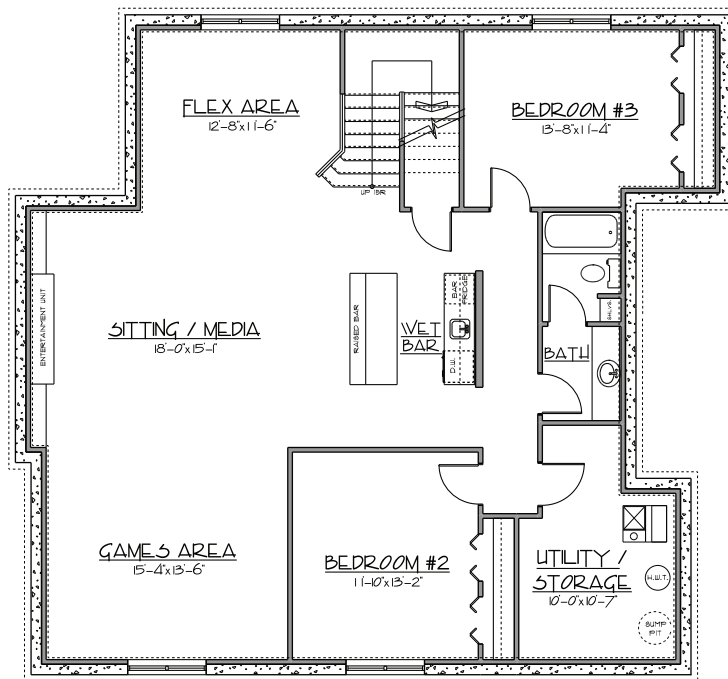

THE ULTIMA

1688 SQ. FT | BUNGALOW

93 WESTLIN DRIVE
LEDUC, AB

3 BEDROOMS

2.5 BATHROOMS

2 CAR GARAGE

FLOOR PLAN FEATURES

- 9' Main Floor Wall Height
- 12' Barrel Ceiling in Kitchen and Great Room
- Walk through Pantry
- Main Floor Den
- Large Walk-in Closet Connected to Laundry Room and Master Ensuite
- Fully Finished Basement with Custom Bar and Media Center

780.986.0941
JACOBS-CONSTRUCTION.COM

MAIN FLOOR - 1688 SQ.FT.

BASEMENT - 1319 SQ.FT.