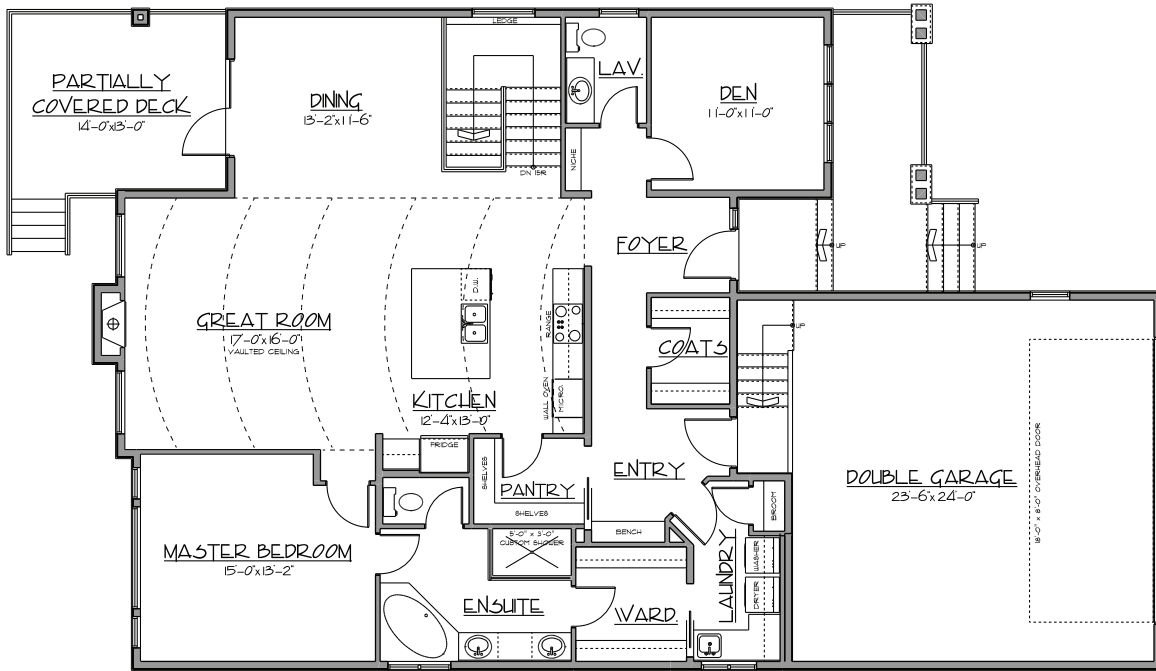

THE ULTIMA

1688 SQ. FT | BUNGALOW

93 WESTLIN DRIVE
LEDUC, AB

3 BEDROOMS

2.5 BATHROOMS

2 CAR GARAGE

FLOOR PLAN FEATURES

- 9' Main Floor Wall Height
- 12' Barrel Ceiling in Kitchen and Great Room
- Walk through Pantry
- Main Floor Den
- Large Walk-in Closet Connected to Laundry Room and Master Ensuite
- Fully Finished Basement with Custom Bar and Media Center

780.986.0941
JACOBS-CONSTRUCTION.COM

MAIN FLOOR - 1688 SQ.FT.

BASEMENT - 1319 SQ.FT.